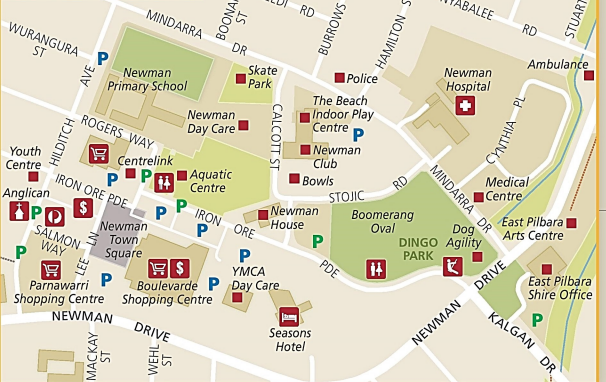

NEWMAN TOWN CENTRE

Newman

EAST PILBARA

WESTERN AUSTRALIA

To Karijini National Park 195km
and Port Hedland 430km

1

2

3

4

5

6

A

B

C

D

E

F

G

YOU ARE HERE

INDEX TO STREET NAMES

Andy Rd	G4	Kurrawan Way	F4
Angelo St	F4	Laver St	D5
Anka Pl	F5	Leete Pl	C2
Arika Pl	F4	Les Tutt Dr	D2
Armstrong Way	F5	Mackay St	C4
Barara St	D4	MacPherson Cct	G3
Barton Way	E4	Mardee St	C4
Bates Ave	D3	Marillana St	C4
Blanche Loop	F3	Marioo St	D4
Bloodwood Bend	D2	May Rd	F4
Bondin Dr	F4	McLennan Dr	E6
Boonhanna Cr	F5	McNeill Pl	C6
Boree Ct	E4	Minbalup Cr	C6
Braeside Dr	E4	Mindarra Dr	D3
Brockman St	D5	Moondoorow St	D3
Brown St	C4	Mullamulla St	C2
Brumby Mews	F3	Mullgunbah Ave	C5
Bubbacurry Loop	F3	Namba St	C4
Burrows St	D3	Nardoo Loop	F4
Calcott St	D3	Newman Dr	B4
Caldera Rd	G4	Nicholls Pl	C4
Callawa Way	G4	Nimngarra Dr	F4
Candlestick Dr	D2	Nyabalee Rd	D3
Cara St	C3	O'Flaherty St	D3
Carney St	D4	Ophthalmia Cr	F3
Colley Rd	E1	Panizza Way	D6
Coolah Cl	E4	Paradoo St	C6
Coondine Cl	F4	Pillara St	F4
Copenhagen Way	E5	Pingandy Rd	F4
Corunna Way	E4	Pond St	D3
Cotton Rd	G4	Prophecy Pl	E5
Cowra Dr	E3	Pyramid Ln	F4
Cullibrain St	C5	Radio Hill Dr	A5
Cynthia Pl	D3	Rages Way	C3
Dales Rd	F3	Ross Ave	C3
Daniels Dr	F3	Rudall Ave	C3
Eagle Rock Turn	F3	Selman Ave	D3
Ella St	C4	Showellanna St	C6
Ethel Creek St	D4	Snappycum St	D2
Euro Pl	E4	Snell St	D4
Fletcher Loop	G4	Spiniflex St	D3
Forrest Ave	C5	Spring St	D2
Fortescue Ave	C5	Stojic Rd	D3
Gandwarra Cr	C4	Stuart St	D3
Giles Ave	C2	Talbot Rd	G4
Great Northern Hwy	D2	Thullana Cr	D3
Gregory Ave	D5	Tijlla St	D5
Gun Club Rd	F5	Trotman Ave	C3
Gun Pl	C2	Turbo Pl	F4
Hamilton St	D3	Turner St	D3
Hibiscus Way	D2	Waraman Ave	C3
Hilditch Ave	C3	Waratah Cr	C4
Homestead Ramble	C3	Warrabucca Cr	E6
Howard Dr	C4	Weeli Woli Way	F4
Iron Ore Pde	D3	Welsh Dr	D3
Jabbarup Cr	C5	Welsh Dr	B6
Joffe Ln	F3	Whaleback Dr	A5
Kalamina Vista	F3	Wilara St	D2
Kalga Dr	E4	Willis St	D6
Keedi Rd	C3	Windamarra St	C3
Kingsmill Loop	D2	Wonnuna Rd	C6
Kirrang Pl	F4	Woodstock St	C6
Kitchener Way	E5	Wurungura St	C2
Klondyke Pl	D5	Yalberree St	C3
Knox Way	F5	Yanboomah Cl	C6
Koolyoo St	C4	Yandorah St	C4
Kurra St	D2	Yates Rd	E4
Kurrajong Cr	E4	Yawarta Dr	F2

LEGEND

- Highway
- Connecting road
- Minor road
- Cyclway
- Walking trail
- Information centre; Point of interest
- Fuel; Golf course
- Public toilet; Post office
- Accommodation; Caravan park
- Shopping centre; Bank
- Playground; Lookout
- Place of worship
- Car parking; Truck or caravan parking

Shire of **EAST Pilbara**
AUSTRALIA'S LARGEST SHIRE

To Newman Airport 8km,
Capricorn Roadhouse 13km

To Speedway, Motorcross
To Refuse site 2km